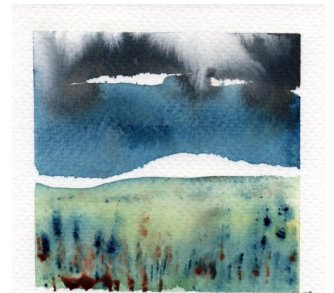

A new 5 week course for June/July 2024 **EXPLORING the RAINBOW**

Exploring the Rainbow can be accessed in one of two ways:

Face to face at Holbrook Memorial Hall,
Holbrook Rd, Leicester, LE2 3LF
either morning or afternoon sessions or
Online with Zoom tutorials.

Face to face at Holbrook Memorial Hall dates are:
Thursdays 13, 20, 27 June, 4, 11 July 2024

Morning sessions 10am to 12 midday **or** afternoon sessions 1 to 3.00pm

Online dates include Zoom tutorials on Fridays 14, 21, 28 June.
5, 12, 19 July 2024

Exploring the Rainbow will focus on choosing and using colour in watercolour painting. Each week will have a different focus:

1. The colour spectrum
2. Black and white and a touch of colour
3. Painting calm
4. Painting drama
5. Identifying your preferred colour palette

Instructions, demonstrations and individual tuition given.

Each session has a supporting YouTube video demonstrating techniques and ideas.

Cost £85 Email or phone to enrol

Course led by local artist Helen Newton

Email: helennewtonartist@gmail.com

0116 2709578 or 07763 475716

View Helen's work at www.helennewtonartist.co.uk