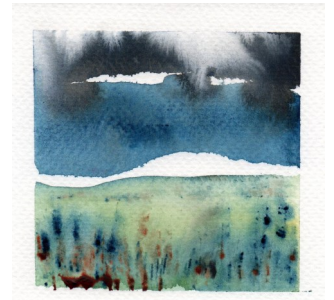

Face to face at Holbrook Memorial Hall dates are:

Thursdays 13, 20, 27 June, 11 July 2024 (no session on 4 July)

Morning sessions 10am-12.30pm **or** afternoon sessions 1.00-3.30pm

Online dates include Zoom tutorials on Fridays 14, 21, 28 June.
12, 19 July 2024

Exploring the Rainbow will focus on choosing and using colour in watercolour painting. Each week will have a different focus:

1. The colour spectrum
2. Painting calm and peaceful
3. Painting bold and dramatic
4. Identifying your preferred colour palette

Instructions, demonstrations and individual tuition given.
Each session has a supporting YouTube video demonstrating techniques and ideas.